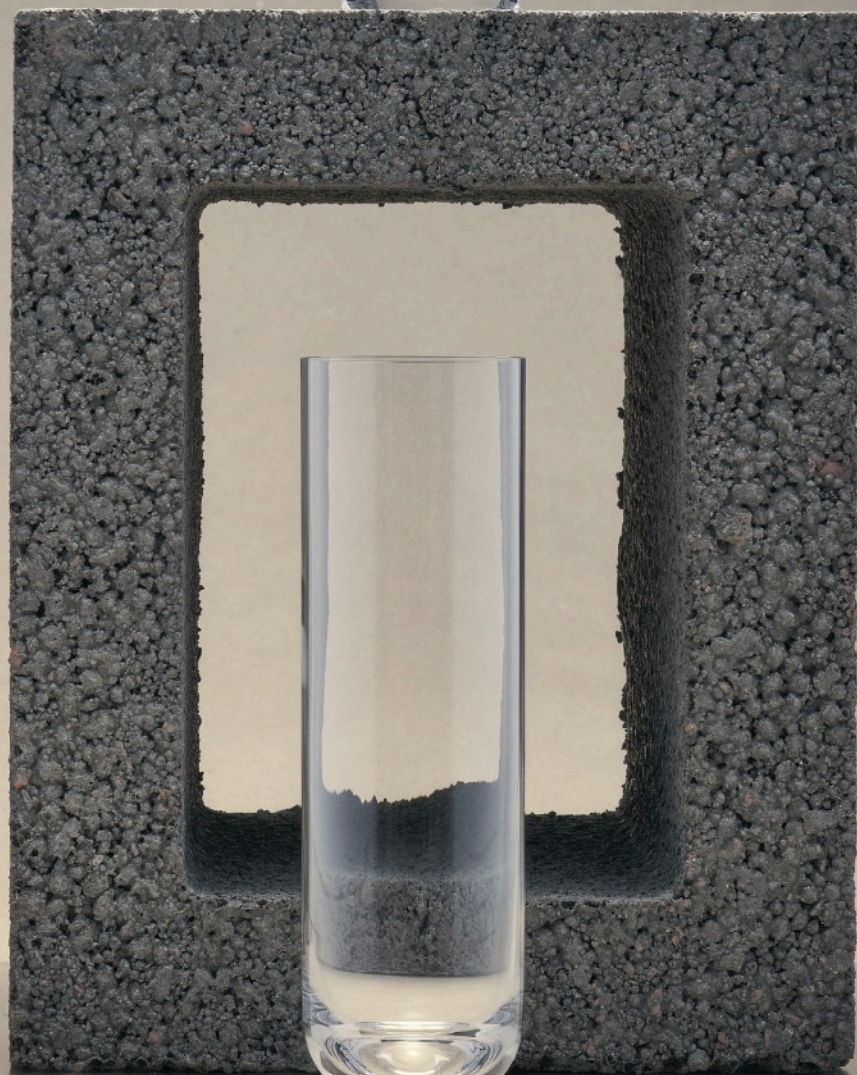

KROSNO
D'SIGN

PRIMITIVO

COLLECTION OF GLASSWARE BY JAN KOCHAŃSKI

Jan Kachanski's
Kromo Primitive

Jan Kochoński young generation designer appreciated by the biggest authorities in the world of design. Jan is a fan of sophisticated simplicity. The source of Jan's inspiration is science - each projects is preceded by a thorough functional analysis, well-planned use of materials and finally - great, simple design. Jan gained his recognition by proving, that a seemingly simple and commonly used objects can be pragmatic in their beauty. The scraper's design won hearts of the jury in the Łódź Design Festival contest. In this project, the handle can be used as a funnel to facilitate the pouring of dust. Jan's versatile designs please the eyes of consumers as extremely aesthetic additions to everyday life.