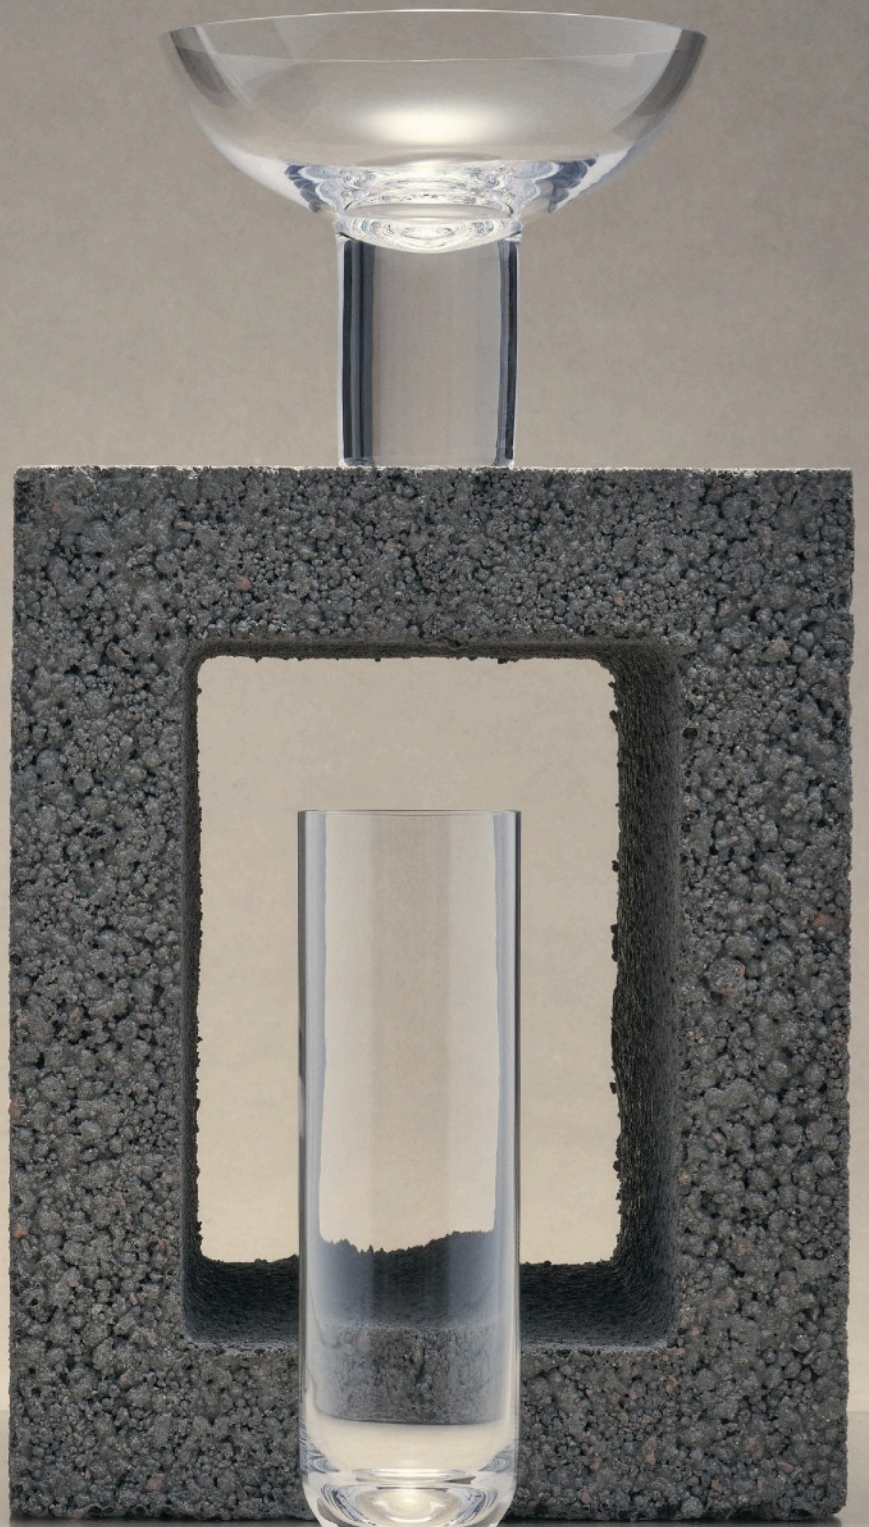

KROSNO
D'SIGN

PRIMITIVO

COLLECTION OF GLASSWARE BY JAN KOCHAŃSKI

Jan Kachanski's
Kromo Primitive

Jan Kochoński young generation designer appreciated by the biggest authorities in the world of design. Jan is a fan of sophisticated simplicity. The source of Jan's inspiration is science - each projects is preceded by a thorough functional analysis, well-planned use of materials and finally - great, simple design. Jan gained his recognition by proving, that a seemingly simple and commonly used objects can be pragmatic in their beauty. The scraper's design won hearts of the jury in the Łódź Design Festival contest. In this project, the handle can be used as a funnel to facilitate the pouring of dust. Jan's versatile designs please the eyes of consumers as extremely aesthetic additions to everyday life.

KROSNO D'SIGN to szklane, użytkowe rzeźby, które każdy umiejący docenić piękno, powinien mieć.

 **MADE FROM PREMIUM
CRYSTALLINE GLASS**

PRIMITIVO

LONG DRINK GLASS
SZKLANKA DO NAPOJÓW WYSOKA

H 150 MM Ø 72 MM 🍷 450 ML

PRIMITIVO
COCTAIL GLASS
KIELISZEK DO KOKTAJLI

H 105 MM Ø 135 MM 🍷 240 ML

HANDMADE 

PRIMITIVO
WHITE WINE GLASS
KIELISZEK DO WINA BIAŁEGO

H 135 MM Ø 90 MM 🍷 270 ML

HANDMADE 

PRIMITIVO
RED WINE GLASS
KIELISZEK DO WINA CZERWONEGO

H 165 MM Ø 90 MM 🍷 420 ML

HANDMADE 

PRIMITIVO
CHAMPAGNE FLUTE
KIELISZEK DO SZAMPANA

H 165 MM Ø 45 MM 🍷 180 ML 7.4 OZ

HANDMADE 

PRIMITIVO
MARTINI GLASS
KIELISZEK DO MARTINI

H 110 MM Ø 133 MM 🍷 190 ML 7.4 OZ

HANDMADE 