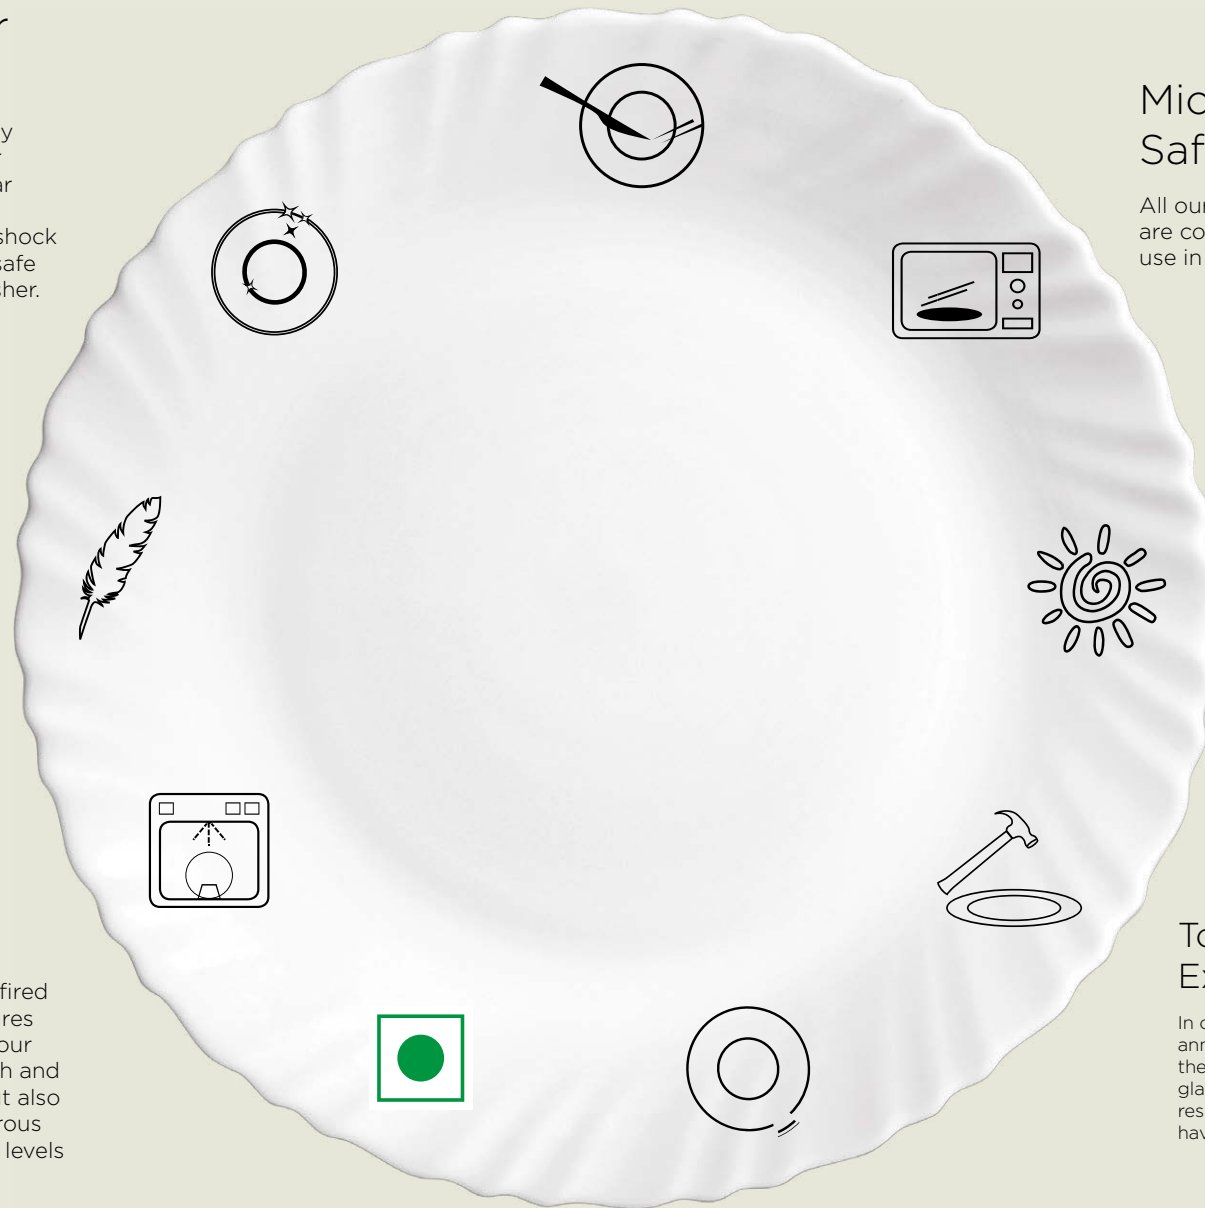

Scratch Resistance

The extraordinary glazing fired under highly controlled conditions ensures strong resistance to scratches and abrasions.

Dishwasher Safe

Advanced technology and process used for tempering ensures far greater resistance to impact and thermal shock to make Diva range safe to use in the dishwasher.

Microwave Safe

All our range of products are completely safe to use in the microwave.

Super Light

The European technology used to craft these products ensures much lighter and significantly thinner wares with almost zero surface porosity.

Super white

Enhanced whiteness is an outstanding feature with the Diva collection. We use the finest quality of chemical components to enhance the subtle glow of opal, making it whiter than ever.

100% Hygienic

The special glaze fired at high temperatures not only gives all our products a smooth and polished finish, but also ensures a non-porous surface for higher levels of hygiene.

Bone Ash Free

Our products are completely bone ash-free, meaning 100%-vegetarian.

Break Resistant

In an unlikely event of breakage, Diva tempered opal glassware shatters into harmless fragments, in contrast to the annealed glassware.

INDEX

CLASSIQUE COLLECTION	04-11
IVORY COLLECTION	12-17
COSMO COLLECTION	18-19
QUADRA COLLECTION	20-27
SOVRANA COLLECTION	28-35
TEA & COFFEE COLLECTION	36-43