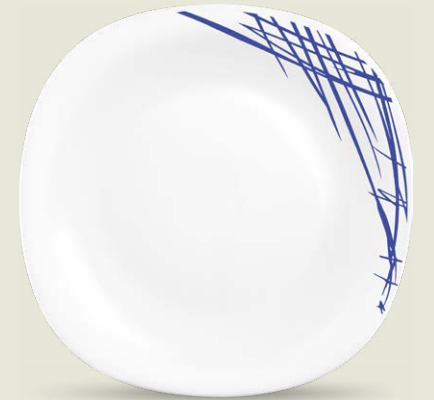

SOUP BOWL
115 MM • 330 ML

VEG BOWL
100 MM • 220 ML

QUADRA

— COLLECTION —

Keeping with the tradition of constant innovation, we launched our stylish range of square shapes, known as the Quadra Collection from Diva. The Quadra Collection promises to add a trendy, contemporary feel to your dining experience.

MIDNIGHT BLACK

MIDNIGHT RED

AUTUMNAL

BLOSSOMS

GOLDEN SHADES

BELLADONNA

SUMMERTIDE

SNOWDROP

PLATTER
325 MM

FULL PLATE
278 MM

PLATTER
325 MM

FULL PLATE
278 MM

QUARTER PLATE
205 MM

SOUP PLATE 9"
225 MM

QUARTER PLATE
205 MM

SOUP PLATE 9"
225 MM