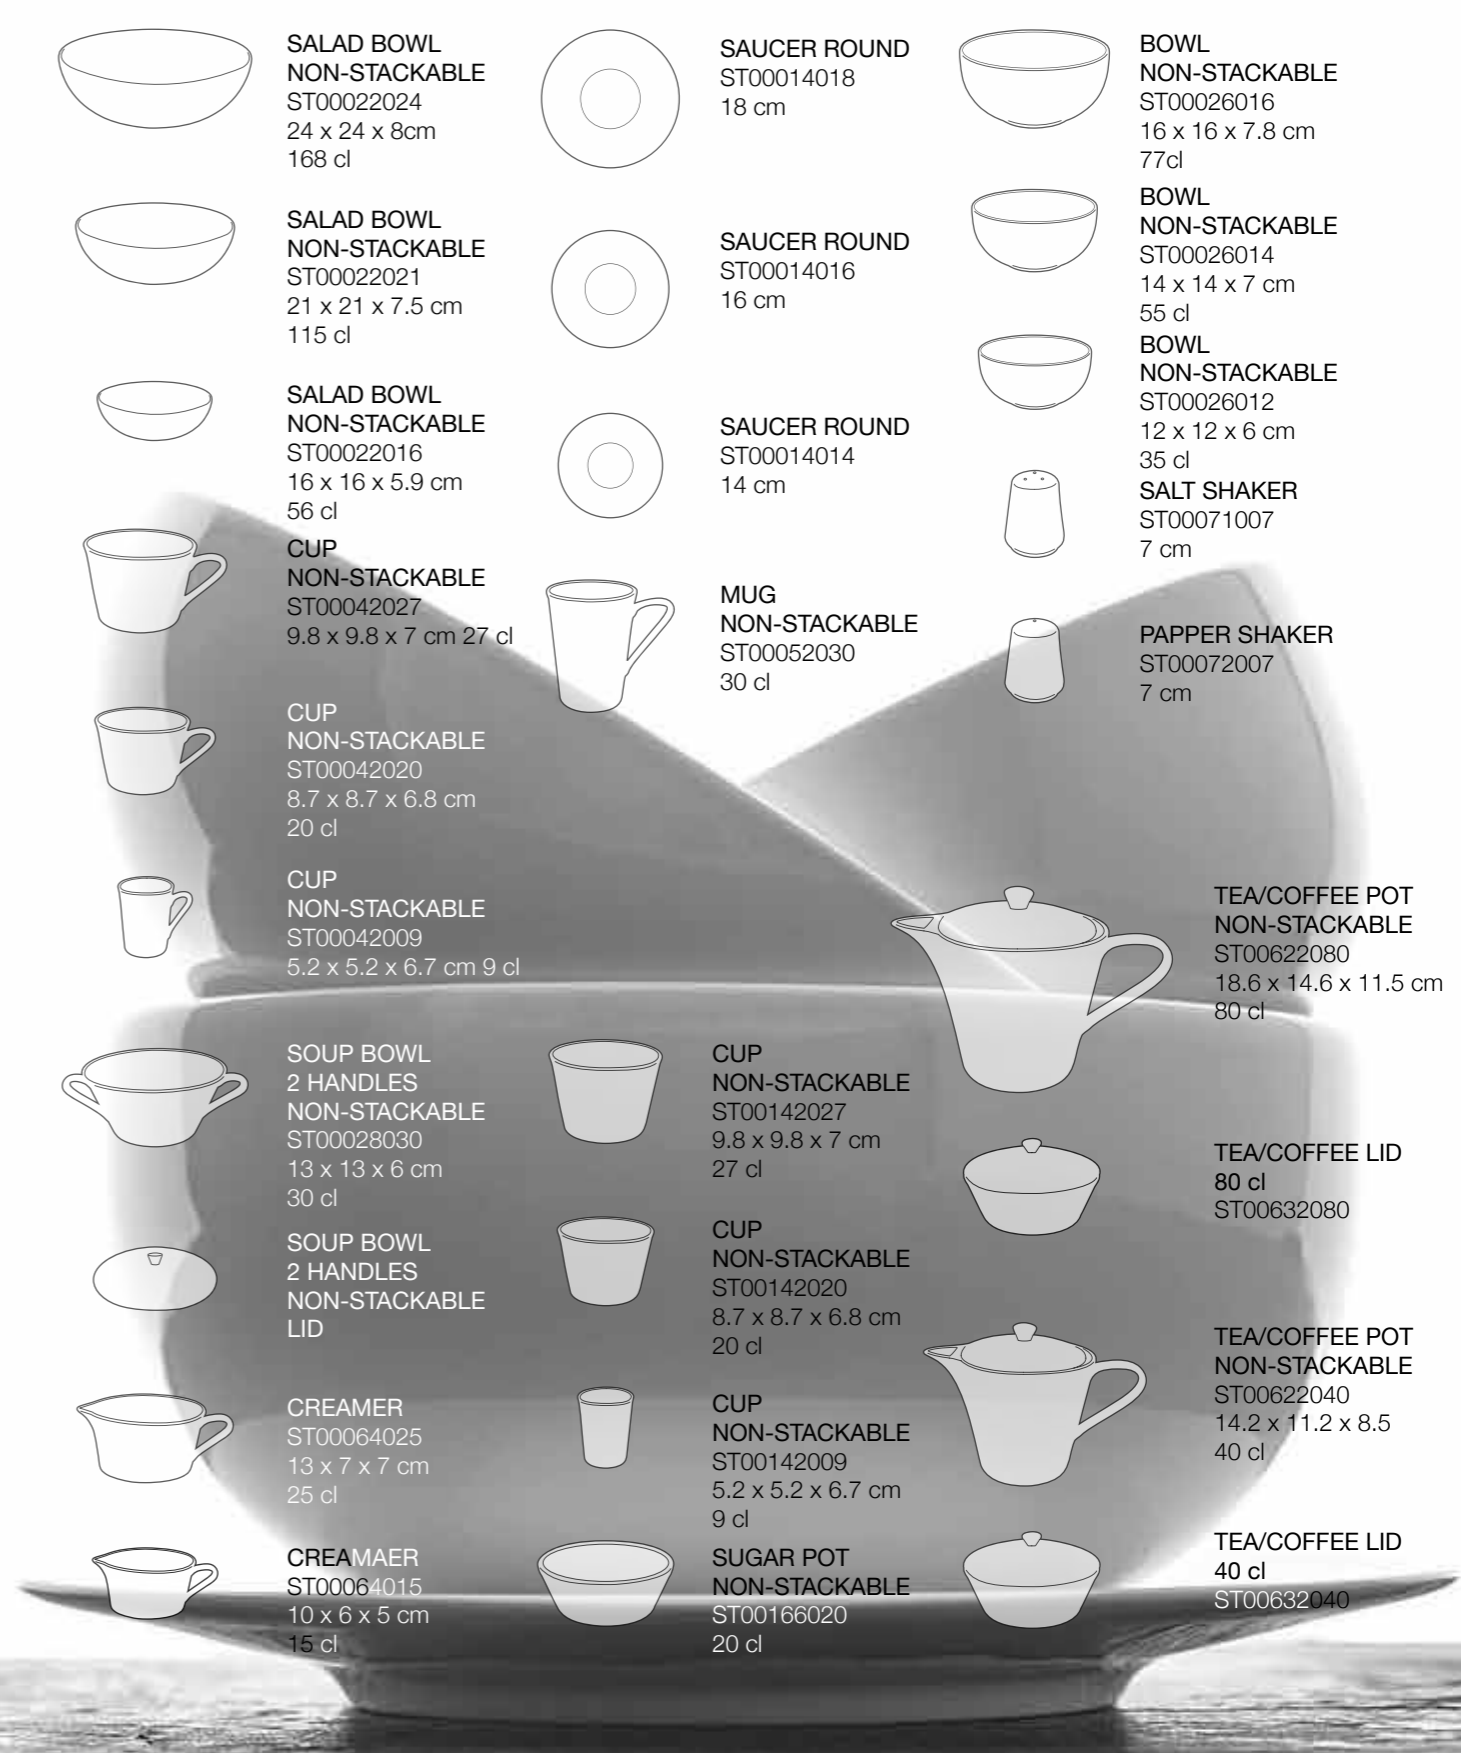

TEA/COFFEE POT NON-STACKABLE
ST00622040
14.2 x 11.2 x 8.5
40 cl

TEA/COFFEE LID
40 cl
ST00632040

CUP NON-STACKABLE
ST00142027
9.8 x 9.8 x 7 cm
27 cl

CUP NON-STACKABLE
ST00142020
8.7 x 8.7 x 6.8 cm
20 cl

CUP NON-STACKABLE
ST00142009
5.2 x 5.2 x 6.7 cm
9 cl

SUGAR POT NON-STACKABLE
ST00166020
20 cl

STYLE
embossed etnik
designed by **Vavro**

STYLE

embossed country club
designed by **Vavro**

STYLE

embossed etnik

FLAT PLATE
SE00011031
31 x 31 x 2.8 cm

GOURMET DEEP PLATE
SE00012028
27.7 x 27.7 x 5.7 cm
17 cl