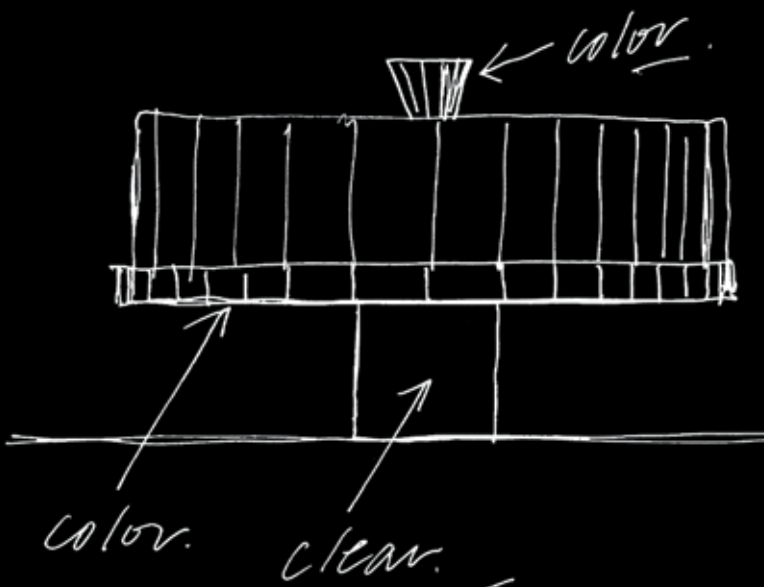

SAKRET

Karim
KROSN
Nov. 5-18