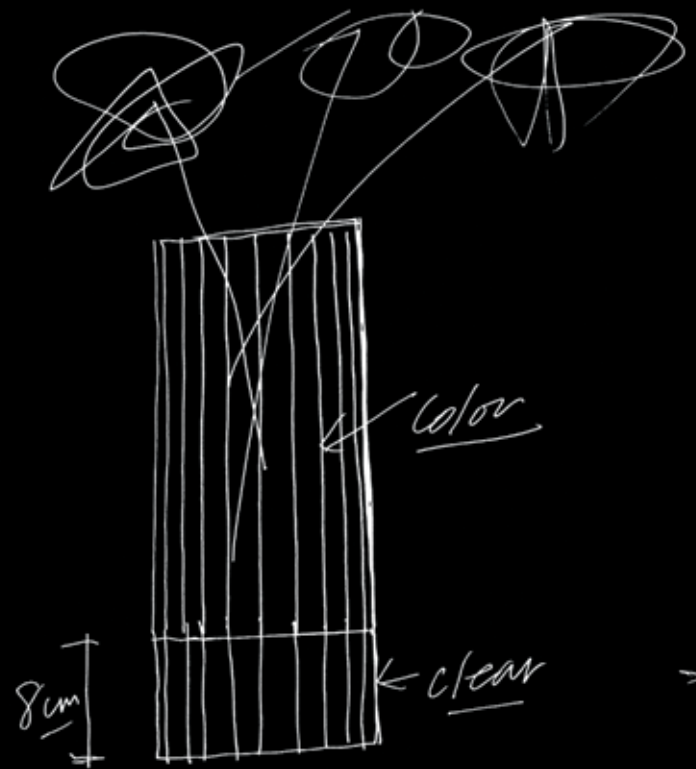

SAKRET

Karim
KROSN
Nov. 5-18