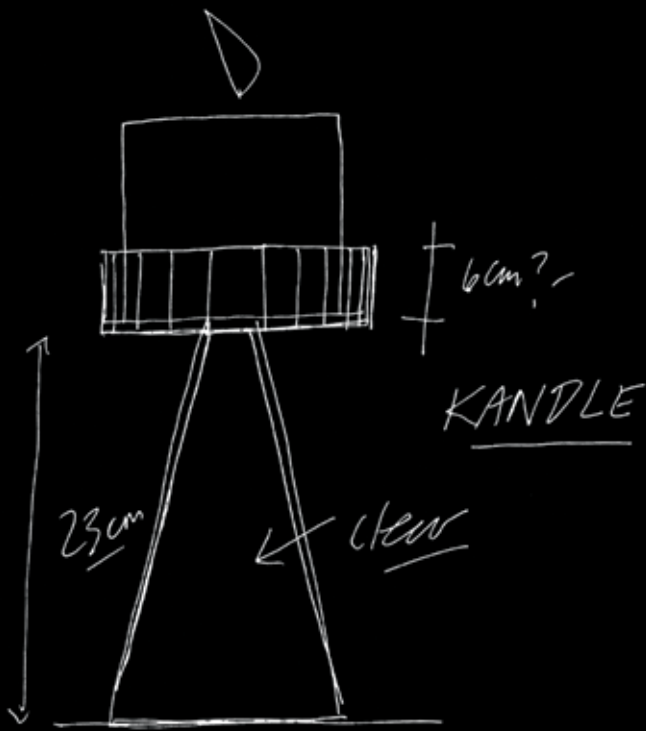

SAKRET

Karim
KROSN
Nov. 5-18