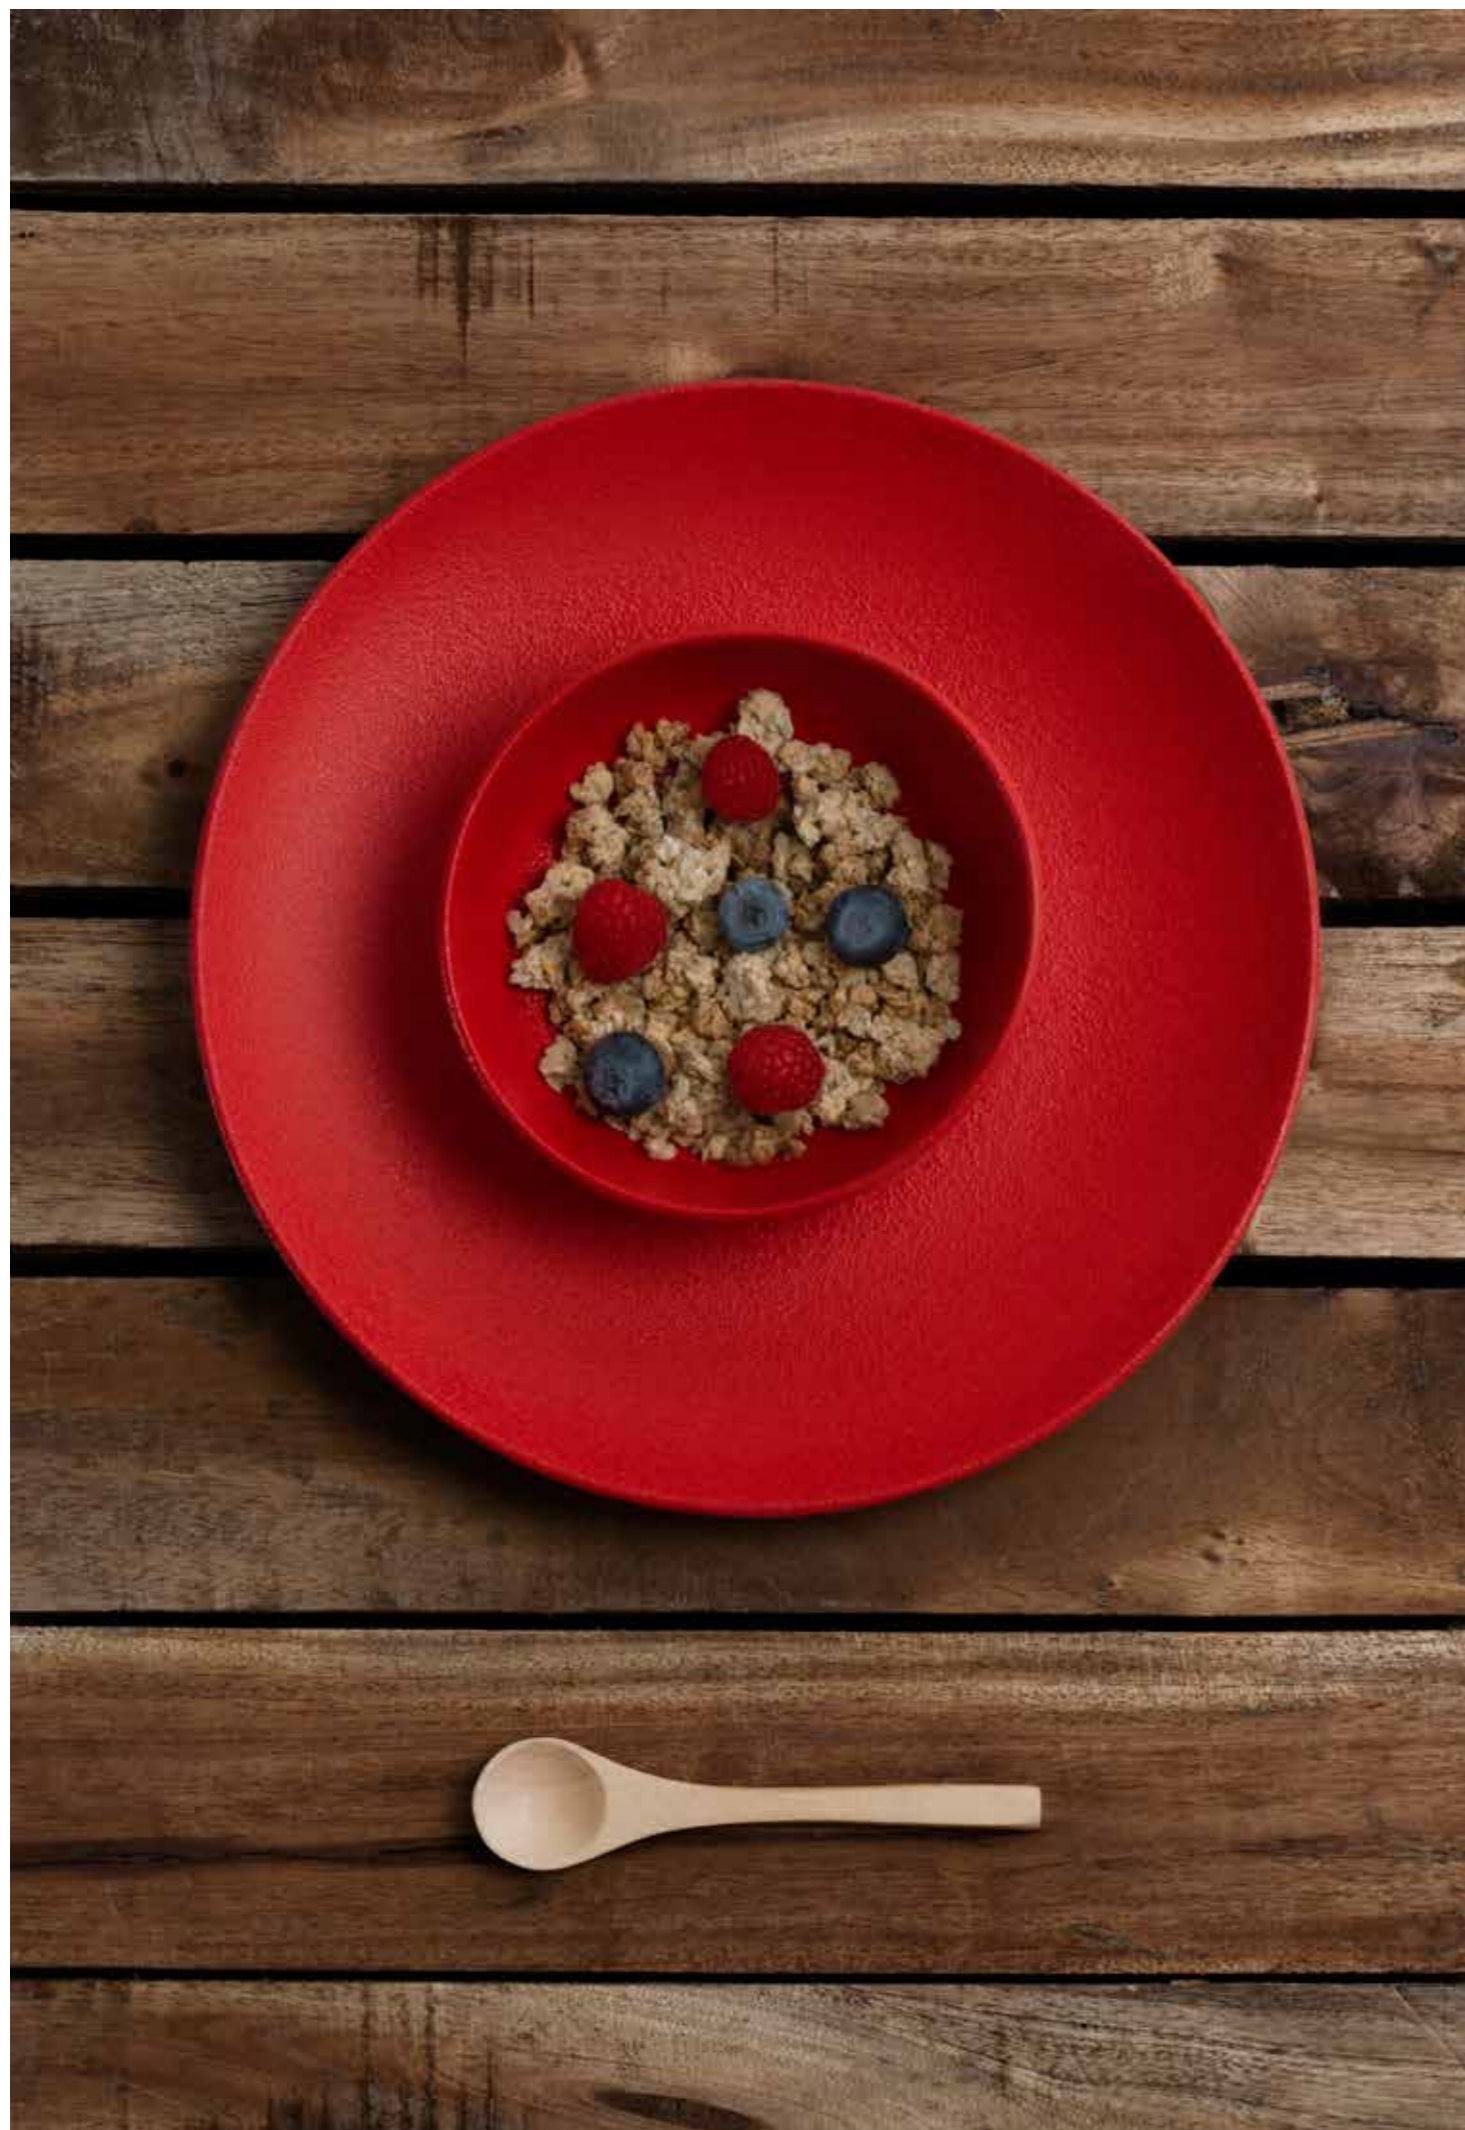

COUPE DEEP PLATE
21 cm
AVCARN408012001

VITAL COUPE ELEVATED BOWL
21 cm
AVCARN408022021

VITAL RECTANGLE ELEVATED BOWL
19.5 x 13.5 x 10.5 cm
AVRARN408022019

This collection is also available in ivory.